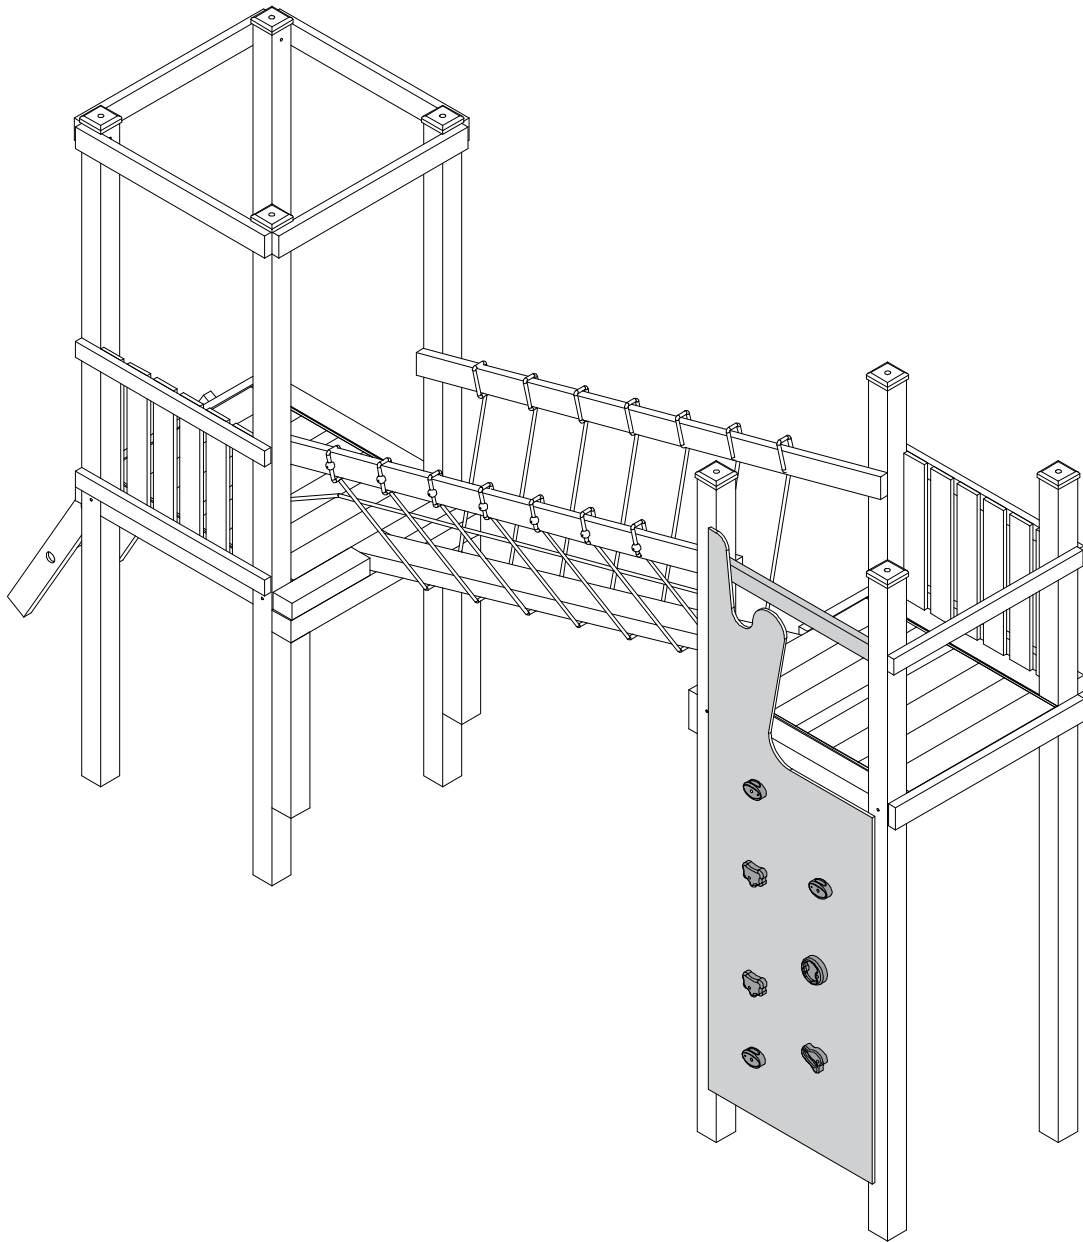

THE RAMPARTS

JE 3554

Rock climbing Face

actiOn

1/2 h

or

1x A) Rock climbing face 12x775x2300 mm

1x B) 30x65/720 mm

1) 8x 5x30 mm, screw

2) 8x M4x40 mm, screw

3) 7x M10x30 mm, screw

4) 7x M10 nut grip

5) 2x Set square

6) 7x Rock climbing Footholds

1x

Before fixing screws, first drill using the bit provided to avoid splintering the wood.

 x8 +  x2

 x8

 +  +  x7