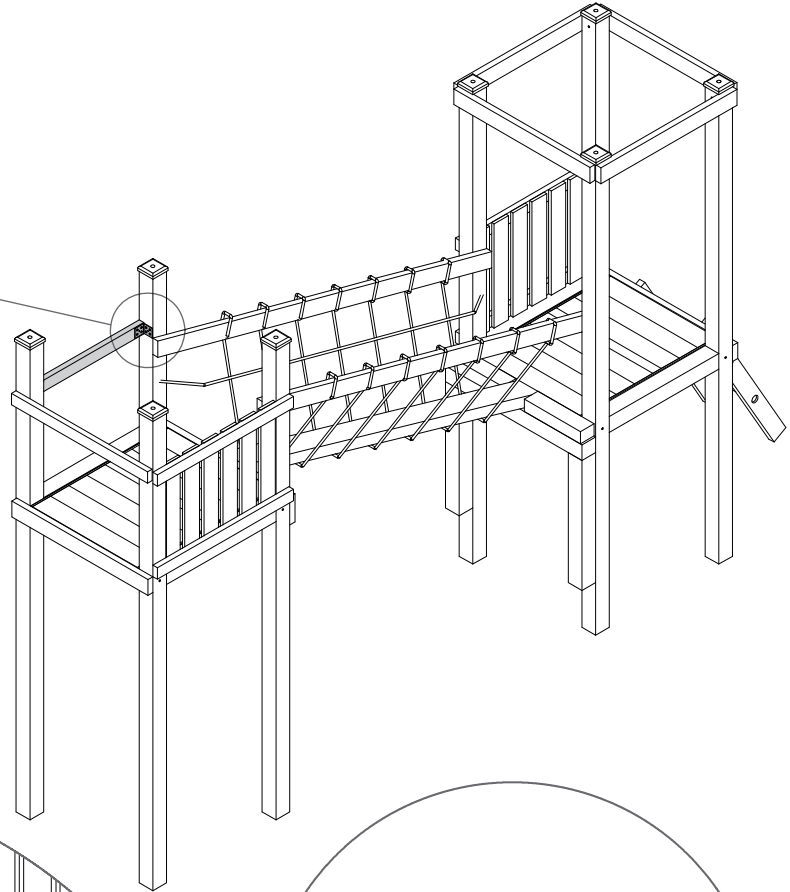

THE RAMPARTS

JE 3554

Rock climbing Face

actiOn

1/2 h

or

1x A) Rock climbing face 12x775x2300 mm

1x B) 30x65/720 mm

1) 8x 5x30 mm, screw

2) 8x M4x40 mm, screw

3) 7x M10x30 mm, screw

4) 7x M10 nut grip

5) 2x Set square

6) 7x Rock climbing Footholds

1x

Before fixing screws, first drill using the bit provided to avoid splintering the wood.

 x8 +  x2

 x8

 +  +  x7