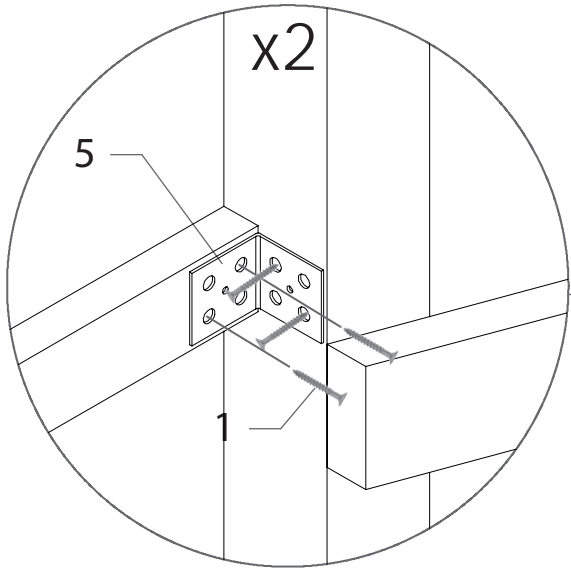

THE RAMPARTS

JE 3554

Rock climbing Face

actiOn

1/2 h

or

1x A) Rock climbing face 12x775x2300 mm

1x B) 30x65/720 mm

1) 8x 5x30 mm, screw

2) 8x M4x40 mm, screw

3) 7x M10x30 mm, screw

4) 7x M10 nut grip

5) 2x Set square

6) 7x Rock climbing Footholds

1x

Before fixing screws, first drill using the bit provided to avoid splintering the wood.